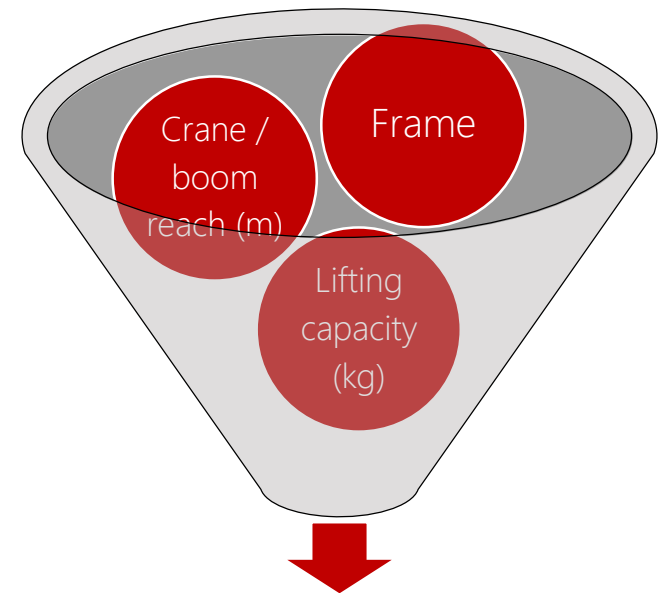

There was a real need for an innovative lifting solution for moving heavy loads.

Our solution is a wirelessly controlled linear lift arm which can be easily and safely mounted to the back of your van.

Haulerman eases handling heavy loads, raises productivity, enhances safety, and decreases costs.

## LIFTING SOLUTION EXAMPLES:

S130M

- Manually lift up to 130 kg.
- Easily maneuver any item.
- The perfect partner for random lifts.

S250

- Utilize electricity and lift up to 250 kg.
- Necessary addition for maintenance vehicles.
- Effective tool for handling heavy items on daily basis.

M500

- Haulerman flagship lifts up to 500 kg.
- Lifting possibilities are endless.
- Valuable tool for on-site maintenance and repairs.

***TAILORED LIFTING SOLUTION!***

*Utilize the whole cargo space!*