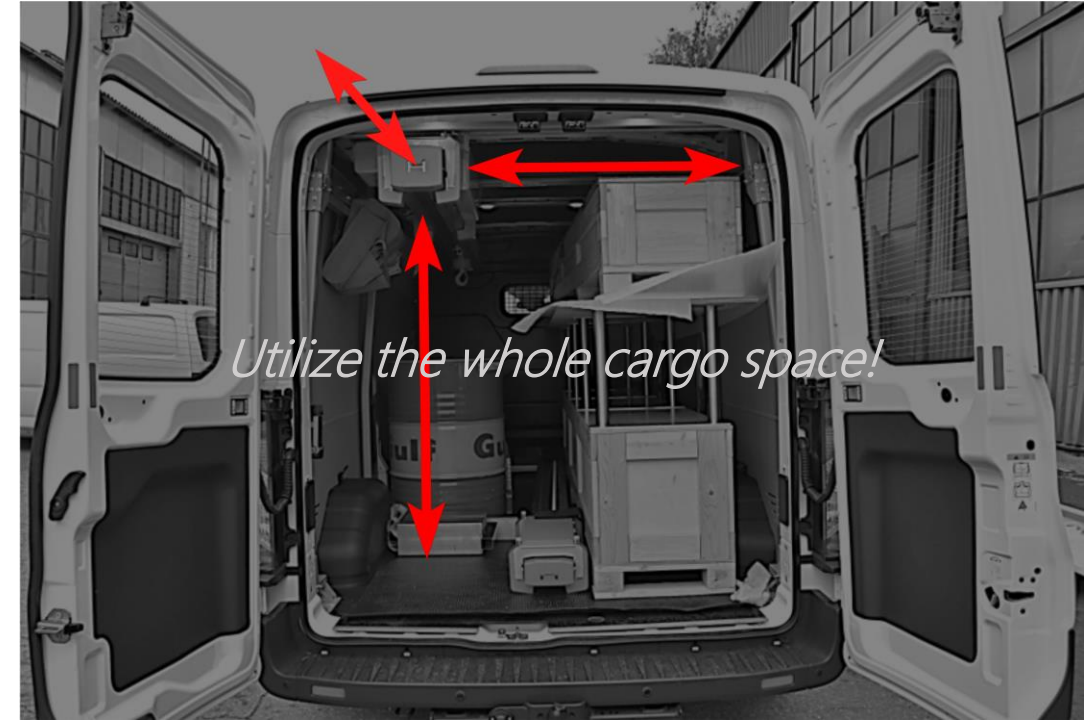

Utilize the whole cargo space!